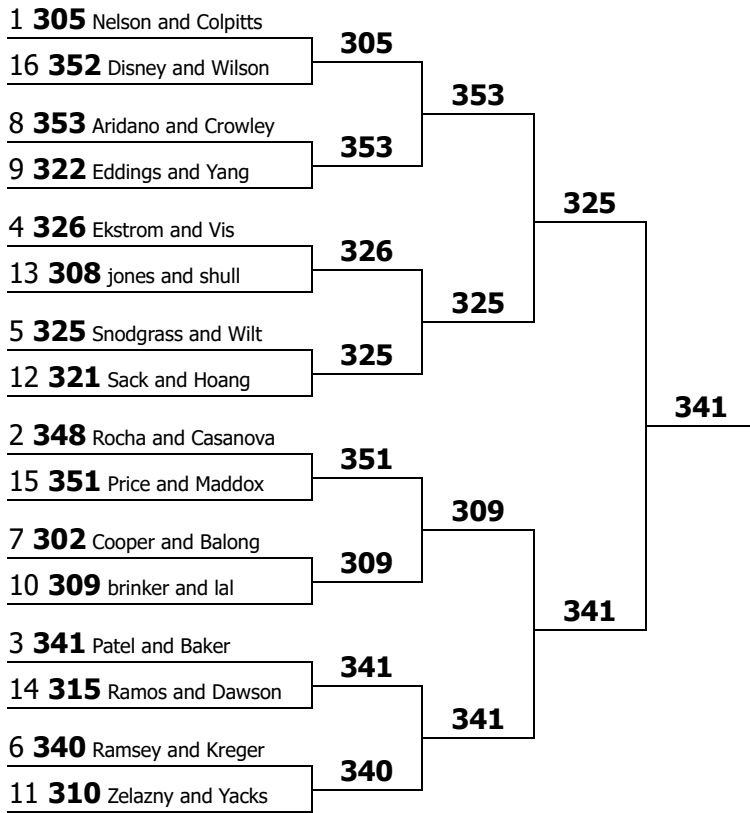

Capital City Classic Moot Court Elimination round bracket

This tournament is being run using SpeechWire Tournament Services software - www.SpeechWire.com.
© 2004-2023 Ben Stewart - All Rights Reserved. SpeechWire version 4.22.000.

Capital City Classic
Moot Court
Competitors in order

Competitor	Record	Ballots	Opp. Wins	Point diff.	Results
305 (California State University, Long Beach) Emma Nelson and Jocelyn Colpitts	0-0	6.00	10.00	23.583333	1st
348 (University of North Texas) Patricia Rocha and Abigail Casanova	0-0	6.00	8.00	37.555556	2nd
341 (Saginaw Valley State University) Nik Baker and Diva Patel	0-0	6.00	8.00	28.722222	3rd
326 (Liberty University) Sophia Ekstrom and Cameron Vis	0-0	6.00	5.00	22.916667	4th
325 (Liberty University) Natalie Snodgrass and Christopher Wilt	0-0	6.00	4.00	23.555556	5th
340 (Saginaw Valley State University) Kennedy Kreger and Jeffrey Ramsey	0-0	6.00	1.00	62.500000	6th
302 (Loras College) Abigail Balong and Welleh Cooper	0-0	5.00	3.00	19.444444	7th
353 (University of Louisville) Caleb Aridano and Megan Crowley	0-0	4.00	11.00	16.266667	8th
322 (HYBRID EMU/UMich) Alivia Eddings and Jerry Yang	0-0	4.00	9.00	-7.111111	9th
309 (Michigan State University) sinan lal and kyle brinker	0-0	4.00	8.00	21.200000	10th
310 (Eastern Michigan University) Elizabeth Yacks and Jack Zelazny	0-0	4.00	8.00	-3.555556	11th
321 (HYBRID SVSU/OWU) Vincent Sack and Jason Hoang	0-0	4.00	7.00	-18.444444	12th
308 (Michigan State University) james shull and jacob jones	0-0	4.00	5.00	7.666667	13th
315 (Berea College) Andrea Ramos and Kamari Dawson	0-0	4.00	4.00	-4.222222	14th
351 (University of Louisville) Kathleen Price and Riley Maddox	0-0	3.00	11.00	-4.583333	15th
352 (University of Louisville) Shelby Disney and Joe Wilson	0-0	3.00	10.00	-4.888889	16th
337 (Ohio Wesleyan University) Mason Stickel and Joel Zachary	0-0	3.00	10.00	-6.333333	17th
357 (University of Georgia) Shania Nguyen-Tu and Jenna Meadow	0-0	3.00	9.00	-10.000000	18th
311 (Eastern Michigan University) Josh Boyd and Omar Mansour	0-0	3.00	8.00	3.500000	19th
338 (Ohio Wesleyan University) Olivia Danley and Anna Nacci	0-0	3.00	7.00	9.166667	20th