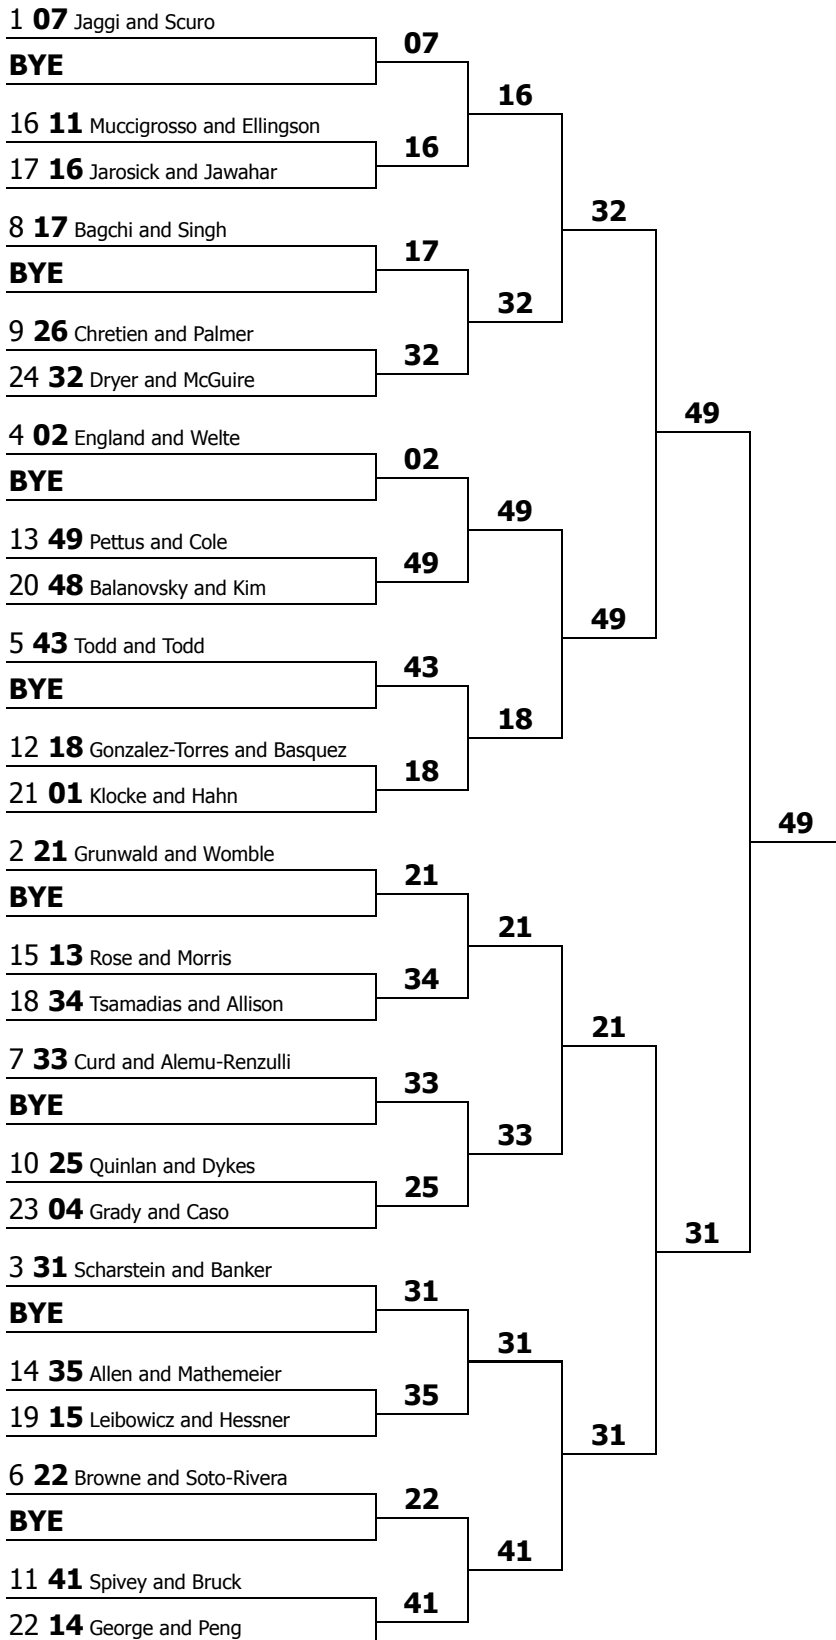

Eastern Regional Moot Court

Elimination round bracket

**Eastern Regional
Moot Court
Competitors in order**

Competitor	Record	Ballots	Opp. Wins	Point diff.	Results
07 (Bentley University) Sidhani Jaggi and Kate Scuro	0-0	6.00	8.00	27.333333	1st
21 (California State University Fullerton) Jazmyne Womble and Ayanna Grunwald	0-0	6.00	8.00	5.857143	2nd
31 (Liberty University) Emma Scharstein and Riley Banker	0-0	6.00	5.00	20.037037	3rd
02 (Benedictine College) Collin England and John Welte	0-0	6.00	1.33	-1.090909	4th
43 (Patrick Henry College) Noah Todd and Matthias Todd	0-0	5.50	6.50	16.833333	5th
22 (California State University, Long Beach) Mikayla Browne and Jocelyn Soto-Rivera	0-0	5.00	8.33	10.181818	6th
33 (Liberty University) Margaret Curd and Feven Alemu-Renzulli	0-0	5.00	8.00	20.214286	7th
17 (Boston university) Aparna Singh and Naveen Bagchi	0-0	5.00	5.00	25.833333	8th
26 (Fitchburg State University) Lydia Palmer and Natalie Chretien	0-0	5.00	3.00	17.090909	9th
25 (Fitchburg State University) Adam Quinlan and Carolina Dykes	0-0	5.00	2.00	21.583333	10th
41 (Patrick Henry College) Hannah Bruck and Benjamin Spivey	0-0	4.67	5.00	25.650000	11th
18 (Boston university) Guadalupe Gonzalez-Torres and Savannah Basquez	0-0	4.50	9.83	9.736842	12th
49 (Morehouse College) Daxton Pettus and Caleb Cole	0-0	4.33	10.34	18.562500	13th
35 (Liberty University) Ava Allen and Eric Mathemeier	0-0	4.00	9.00	16.125000	14th
13 (Binghamton University, State University of New Yor) Robert Rose and Fiona Morris	0-0	4.00	8.00	-13.090909	15th
11 (Binghamton University, State University of New Yor) Matthew Muccigrosso and Logan Ellingson	0-0	4.00	6.00	1.777778	16th
16 (Boston university) Betsy Jarosick and Bhoojaa Jawahar	0-0	4.00	5.33	32.000000	17th
34 (Liberty University) Desi Tsamadias and Alexis Allison	0-0	3.67	7.66	17.411765	18th
15 (Boston university) Briana Leibowicz and Holly Hessner	0-0	3.33	8.67	-8.833333	19th
48 (University of Pennsylvania) Jackie Balanovsky and Enne Kim	0-0	3.33	7.67	-25.416667	20th