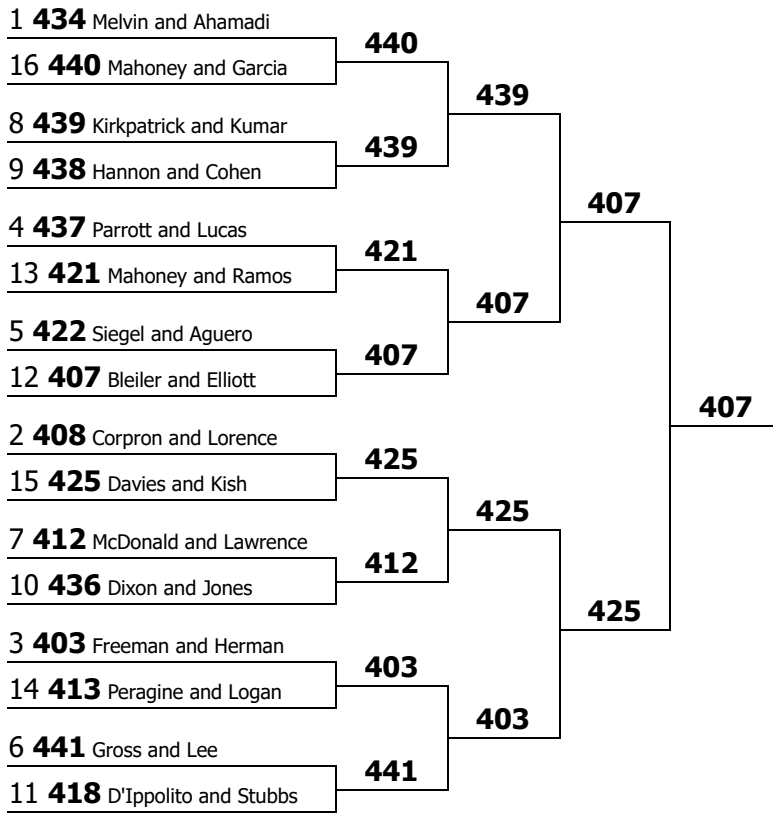

Elm City Regional Moot Court

Elimination round bracket

This tournament is being run using SpeechWire Tournament Services software - www.SpeechWire.com.
© 2004-2023 Ben Stewart - All Rights Reserved. SpeechWire version 4.22.000.

**Elm City Regional
Moot Court
Competitors in order**

Competitor	Record	Ballots	Opp. Wins	Point diff.	Results
434 (Morehouse College) Miza Ahamadi and Joya Melvin	0-0	6.00	3.00	21.250000	1st
408 (Patrick Henry College) Ammon Corpron and Josiah Lorence	0-0	5.00	9.00	29.375000	2nd
403 (Georgetown University) Eilat Herman and Victoria Freeman	0-0	5.00	7.50	12.071429	3rd
437 (Yale University) Carolina Lucas and Jackson Parrott	0-0	5.00	5.00	25.125000	4th
422 (University of Central Florida) Evan Siegel and Shanel Moya Agüero	0-0	5.00	5.00	14.375000	5th
441 (Yale University) Noa Ni Aolain Gross and Joanne Lee	0-0	5.00	5.00	6.727273	6th
412 (St. Thomas University) Jonathan McDonald and Jillian Lawrence	0-0	4.00	10.00	5.909091	7th
439 (Yale University) Miles Kirkpatrick and Samhita Kumar	0-0	4.00	9.50	-1.466667	8th
438 (Yale University) Niva Cohen and Owen Hannon	0-0	4.00	9.00	-0.222222	9th
436 (Morehouse College) Eric Jones and Caleb Dixon	0-0	4.00	7.00	23.500000	10th
418 (College of the Holy Cross) Gabrielle D'Ippolito and Caroline Stubbs	0-0	4.00	5.00	23.000000	11th
407 (Patrick Henry College) Andrew Bleiler and James Elliott	0-0	3.00	12.00	10.947368	12th
421 (University of Central Florida) Diego Mahoney and David Ramos	0-0	3.00	9.00	2.090909	13th
413 (Western Connecticut State University) Mason Peragine and Brianna Logan	0-0	3.00	4.50	-8.125000	14th
425 (University of Virginia) Thomas Davies and Michael Kish	0-0	2.50	9.50	6.684211	15th
440 (Yale University) Jasmine Garcia and Will Mahoney	0-0	2.50	8.50	6.727273	16th
404 (Georgetown University) Maddy Fox-Moore and Roma Jha	0-0	2.00	12.00	-8.500000	17th
429 (Marist College) Alison Bowler and Angelica Arias	0-0	2.00	12.00	-13.166667	18th
415 (Western Connecticut State University) Vincent Trombetta and Kaylee Bridges	0-0	1.00	11.50	-36.833333	19th
414 (Western Connecticut State University) Kaira Springer and Tristan Ho	0-0	1.00	11.00	-45.500000	20th