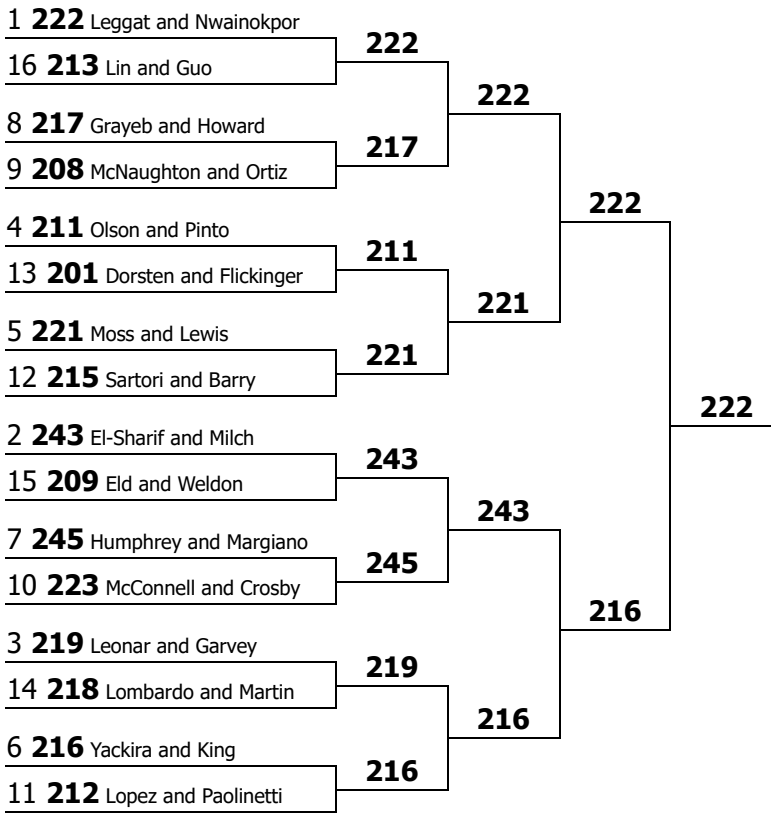

Northeastern Regional Moot Court Elimination round bracket

This tournament is being run using SpeechWire Tournament Services software - www.SpeechWire.com.
© 2004-2023 Ben Stewart - All Rights Reserved. SpeechWire version 4.22.000.

**Northeastern Regional
Moot Court
Competitors in order**

Competitor	Record	Ballots	Opp. Wins	Point diff.	Results
222 (Yale University) Will Leggat and Jenesis Nwainokpor	0-0	6.00	9.33	29.263158	1st
243 (University of Pennsylvania) Maya El-Sharif and Jason Milch	0-0	6.00	5.50	44.400000	2nd
219 (College of the Holy Cross) Sophia Leonar and Owen Garvey	0-0	6.00	2.67	27.769231	3rd
211 (University of Central Florida) Monisa Olson and Alex Pinto	0-0	5.50	2.50	45.000000	4th
221 (Yale University) Quinn Moss and Kyle Lewis	0-0	5.33	6.00	36.200000	5th
216 (College of the Holy Cross) Catherine Yackira and Brendan King	0-0	4.67	9.33	10.500000	6th
245 (University of Pennsylvania) Lauren Humphrey and Miah Margiano	0-0	4.67	8.00	-20.285714	7th
217 (College of the Holy Cross) Emma Grayeb and Nathan Howard	0-0	4.00	10.00	-2.250000	8th
208 (Suffolk University) Robert McNaughton and Naomi Ford Ortiz	0-0	4.00	4.67	14.100000	9th
223 (Notre Dame College) Lillian McConnell and Devon Crosby	0-0	4.00	4.33	25.000000	10th
212 (University of Central Florida) Ciara Lopez and Alessandra Abrusci Paolinetti	0-0	3.33	13.67	-1.100000	11th
215 (College of the Holy Cross) Gabriella Sartori and Ryan Barry	0-0	3.00	10.33	-13.000000	12th
201 (Oklahoma State University) Caleb Dorsten and Riley Flickinger	0-0	3.00	9.00	-12.500000	13th
218 (College of the Holy Cross) Kelly Lombardo and Liam Martin	0-0	2.50	11.50	-11.375000	14th
209 (Suffolk University) Tyler Eld and Charlotte Weldon	0-0	2.00	12.67	-33.222222	15th
213 (Williams College) Ziwei Lin and Darren Guo	0-0	2.00	8.67	6.333333	16th
231 (Clark University) Afaan Syed and Audrey Kivlin	0-0	2.00	8.00	-2.166667	17th
202 (Oklahoma State University) Seth Young and Austin Smith	0-0	2.00	8.00	-27.000000	18th
225 (Buffalo State University) Mia Raj and Nathan Lippitt	0-0	1.33	10.00	-17.285714	19th
230 (Clark University) Ruo Wu and Ayele Mazurana	0-0	0.67	12.00	-16.444444	20th