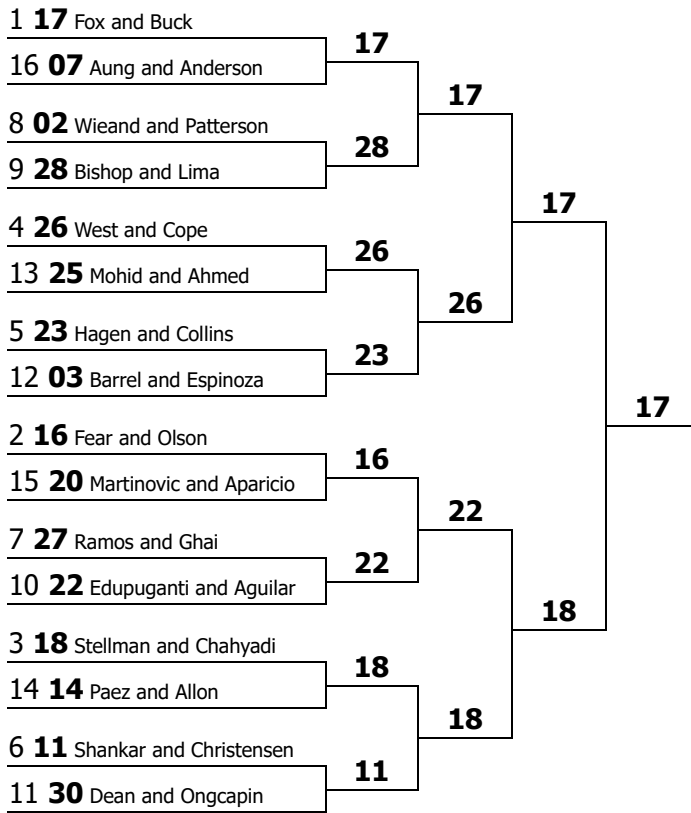

South Atlantic Regional Moot Court Elimination round bracket

This tournament is being run using SpeechWire Tournament Services software - www.SpeechWire.com.
© 2004-2023 Ben Stewart - All Rights Reserved. SpeechWire version 4.22.000.

**South Atlantic Regional
Moot Court
Competitors in order**

Competitor	Record	Ballots	Opp. Wins	Point diff.	Results
17 (Patrick Henry College) Sarah Fox and Finneas Buck	0-0	6.00	7.00	18.583333	1st
16 (Patrick Henry College) Hannah Fear and Ryan Olson	0-0	6.00	6.00	54.642857	2nd
18 (Patrick Henry College) Ainsley Stellman and Jason Chahyadi	0-0	6.00	5.50	35.708333	3rd
26 (University of Central Florida) Jacob West and Julian Cope	0-0	6.00	5.00	33.526316	4th
23 (United States Air Force Academy) Bryce Hagen and Faith Collins	0-0	6.00	4.00	35.642857	5th
11 (Macalester College) Shweta Shankar and Rachel Christensen	0-0	5.00	11.00	-1.571429	6th
27 (University of Central Florida) Jocelyn Ramos and Vaani Ghai	0-0	5.00	7.50	71.111111	7th
02 (Florida Atlantic University) Rebecca Wieand and Grace Patterson	0-0	4.50	4.50	-19.888889	8th
28 (University of Central Florida) Stephanie Bishop and Brianna Lima	0-0	4.00	8.00	4.642857	9th
30 (University of Central Florida) Matthew Dean and Mark Ongcapin	0-0	4.00	7.50	1.777778	10th
03 (Florida Atlantic University) Connor Barrel and Ashley Espinoza	0-0	4.00	7.50	-8.888889	11th
22 (The University of Texas at Dallas) Srivani Edupuganti and Cristy Lopez Aguilar	0-0	4.00	7.50	-9.473684	12th
25 (University of North Texas) Raisa Mohid and Tandid Ahmed	0-0	3.50	8.50	-8.333333	13th
14 (Nova Southeastern University) Joseph Paez and Ari Allon	0-0	3.00	9.50	-27.555556	14th
20 (The University of Tampa) Sophia Aparicio and Milena Martinovic	0-0	3.00	8.50	-45.777778	15th
07 (Georgia Southern University) Yuan Aung and Allen Anderson	0-0	3.00	7.00	17.555556	16th
29 (University of Central Florida) Aryanna Hearn and Alyssa Otero	0-0	2.00	13.50	-11.666667	17th
01 (Florida Atlantic University) Ethan Houston and Celia Roberts	0-0	2.00	12.00	-35.000000	18th
13 (Nova Southeastern University) Jennifer Griggs and Isabella Garcia	0-0	2.00	11.50	-19.500000	19th
08 (Loras College) Stephen Ringo and Elliot Frideres	0-0	2.00	11.00	-24.166667	20th