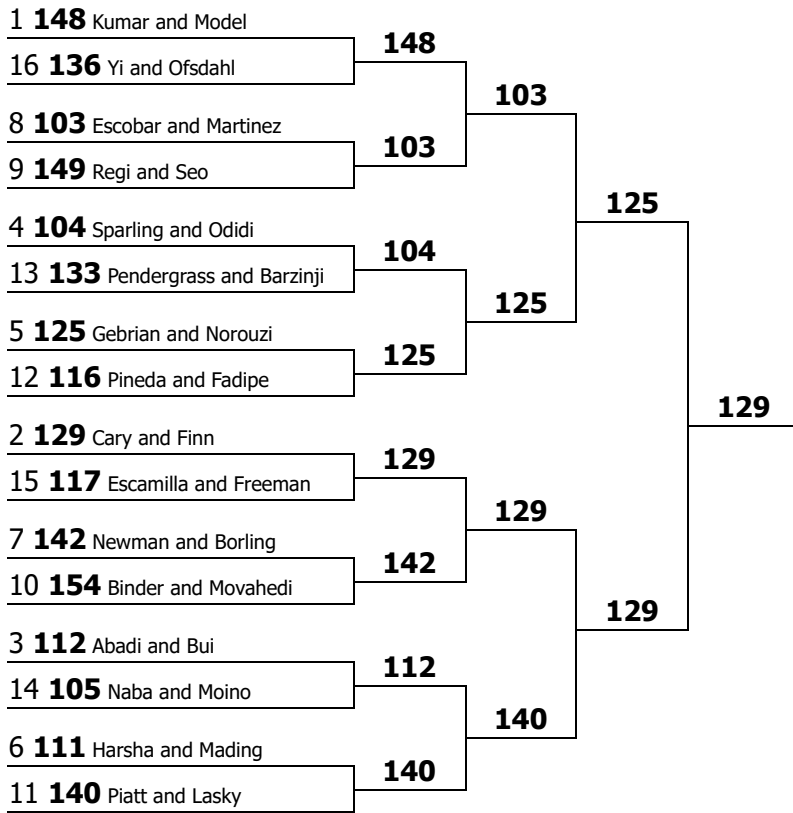

South California Regional Moot Court Elimination round bracket

This tournament is being run using SpeechWire Tournament Services software - www.SpeechWire.com.
© 2004-2023 Ben Stewart - All Rights Reserved. SpeechWire version 4.22.000.

**South California Regional
Moot Court
Competitors in order**

Competitor	Record	Ballots	Opp. Wins	Point diff.	Results
148 (The University of Texas at Dallas) Nandita Kumar and Alisa Model	0-0	6.00	7.00	26.583333	1st
129 (Colorado Christian University) Alyssa Cary and Ethan Finn	0-0	6.00	4.50	32.888889	2nd
112 (University of Southern California) Eric Bui and Elias Abadi	0-0	6.00	4.00	49.083333	3rd
104 (University of Texas at Arlington) Jose Sparling and Esther Odidi	0-0	6.00	3.00	31.166667	4th
125 (California State University, Long Beach) Jordan Gebrian and Farnoz Norouzi	0-0	6.00	2.50	21.055556	5th
111 (University of Southern California) Regan Mading and Pavithra Harsha	0-0	5.00	9.00	13.000000	6th
142 (The College of Wooster) Rachel Newman and Christine Borling	0-0	4.50	2.50	9.083333	7th
103 (University of Texas at Arlington) Emerson Escobar and McKenzie Martinez	0-0	4.00	11.00	11.266667	8th
149 (The University of Texas at Dallas) Ashith Regi and Ethan Seo	0-0	4.00	6.00	2.444444	9th
154 (University of California, Irvine) Damien Binder and Nima Movahedi	0-0	4.00	5.00	2.888889	10th
140 (The College of Wooster) Austin Piatt and Dylynn Lasky	0-0	3.00	13.00	11.733333	11th
116 (Mount Saint Mary's University) Isabela Pineda and Brooke Fadipe	0-0	2.00	13.00	-42.000000	12th
133 (Lipscomb University) Keagan Pendergrass and Hasan Barzinji	0-0	2.00	12.00	-30.666667	13th
105 (University of Texas at Arlington) Royah Naba and Alex Moino	0-0	2.00	11.00	-22.222222	14th
117 (Mount Saint Mary's University) Gracie Escamilla and Tajelle Freeman	0-0	2.00	9.00	-30.000000	15th
136 (University of Texas at San Antonio) Chris Yi and Sarah Ofsdahl	0-0	1.00	14.50	-26.666667	16th
122 (California Polytechnic State University, San Luis) Nora Asayesh and Alex Martinez	0-0	1.00	9.50	-34.166667	17th
132 (Lipscomb University) Emmie Huffines and Mitchell Roberts	0-0	1.00	7.00	-12.500000	18th
153 (University of California, Irvine) Amir Pormehr and Christian Olsen	0-0	0.50	16.50	-28.166667	19th
109 (University of North Texas) Michael Scholwinski Jr and Annika Kang	0-0	0.00	16.00	-58.333333	20th