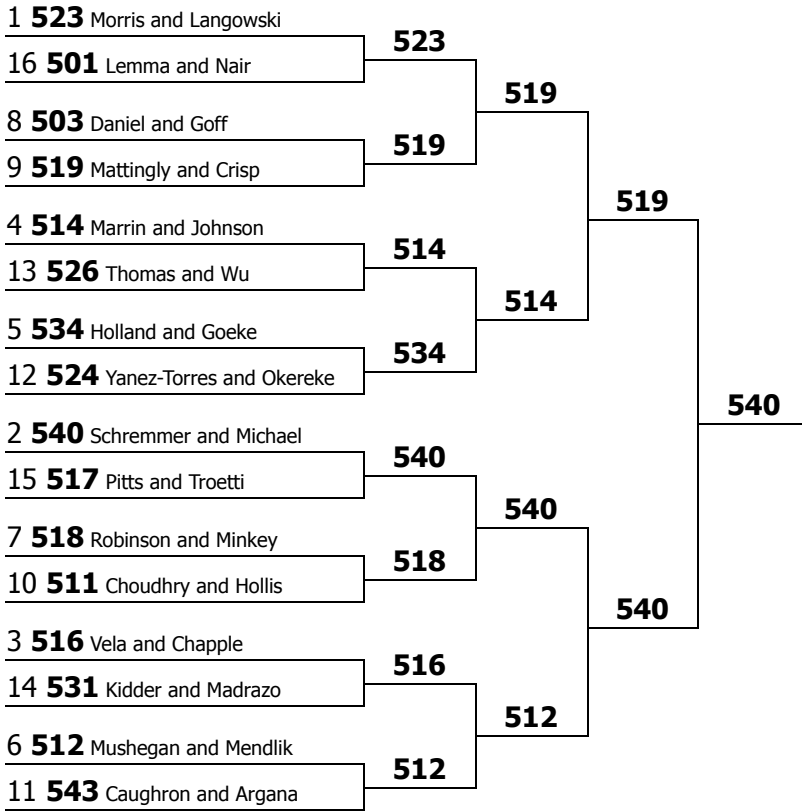

South Texas Regional Moot Court Elimination round bracket

This tournament is being run using SpeechWire Tournament Services software - www.SpeechWire.com.
© 2004-2023 Ben Stewart - All Rights Reserved. SpeechWire version 4.22.000.

**South Texas Regional
Moot Court
Competitors in order**

Competitor	Record	Ballots	Opp. Wins	Point diff.	Results
523 (Texas Tech University) Allison Langowski and Nicholas Morris	0-0	6.00	8.00	16.000000	1st
540 (Benedictine College) Jeffrey Schremmer and Isaac Michael	0-0	5.33	5.84	23.900000	2nd
516 (Baylor University) Gabi Vela and Mike Chapple	0-0	5.33	4.67	22.307692	3rd
514 (Texas Christian University) Isabella Marrin and Ella Johnson	0-0	5.33	4.34	26.388889	4th
534 (University of the Incarnate Word) Elizabeth Holland and Alexandra Goeke	0-0	5.33	4.33	11.357143	5th
512 (Texas Christian University) Cole Mushegan and Dominick Mendlik	0-0	5.00	9.33	31.062500	6th
518 (Baylor University) Brooke Robinson and Sara Minkey	0-0	4.33	8.18	5.428571	7th
503 (Howard Payne University) Cyah Daniel and Graham Goff	0-0	4.00	9.67	1.727273	8th
519 (Baylor University) Kaden Mattingly and Daniel Crisp	0-0	3.50	8.51	4.900000	9th
511 (Texas Christian University) Jacob Choudhry and Trent Hollis	0-0	3.33	10.33	-1.181818	10th
543 (Benedictine College) Sophia Caughron and Michael Argana	0-0	3.33	7.34	-7.583333	11th
524 (Texas Tech University) Francesca Yanez-Torres and Brian Okereke	0-0	3.00	5.50	-5.181818	12th
526 (The University of Texas at Austin) Isabella Thomas and Dixon Wu	0-0	2.67	13.33	2.083333	13th
531 (University of Texas at San Antonio) Victoria Kidder and Mauricio Madrazo	0-0	2.67	9.99	-25.636364	14th
517 (Baylor University) Harley Pitts and Madi Troetti	0-0	2.66	7.01	-6.454545	15th
501 (The University of Texas at Dallas) Gowri Nair and Alex Lemma	0-0	2.34	8.33	-15.636364	16th
542 (Benedictine College) Paul Wuller and Daniel Escala	0-0	2.00	13.67	-7.000000	17th
528 (The University of Texas at Austin) Rose Kresta and Gabriel Citeli	0-0	2.00	11.99	-14.625000	18th
541 (Benedictine College) Jude Healey and Elianna Watson	0-0	2.00	6.67	-15.333333	19th
502 (Howard Payne University) Amber Williams and Allison Harvey	0-0	1.84	10.83	-13.000000	20th